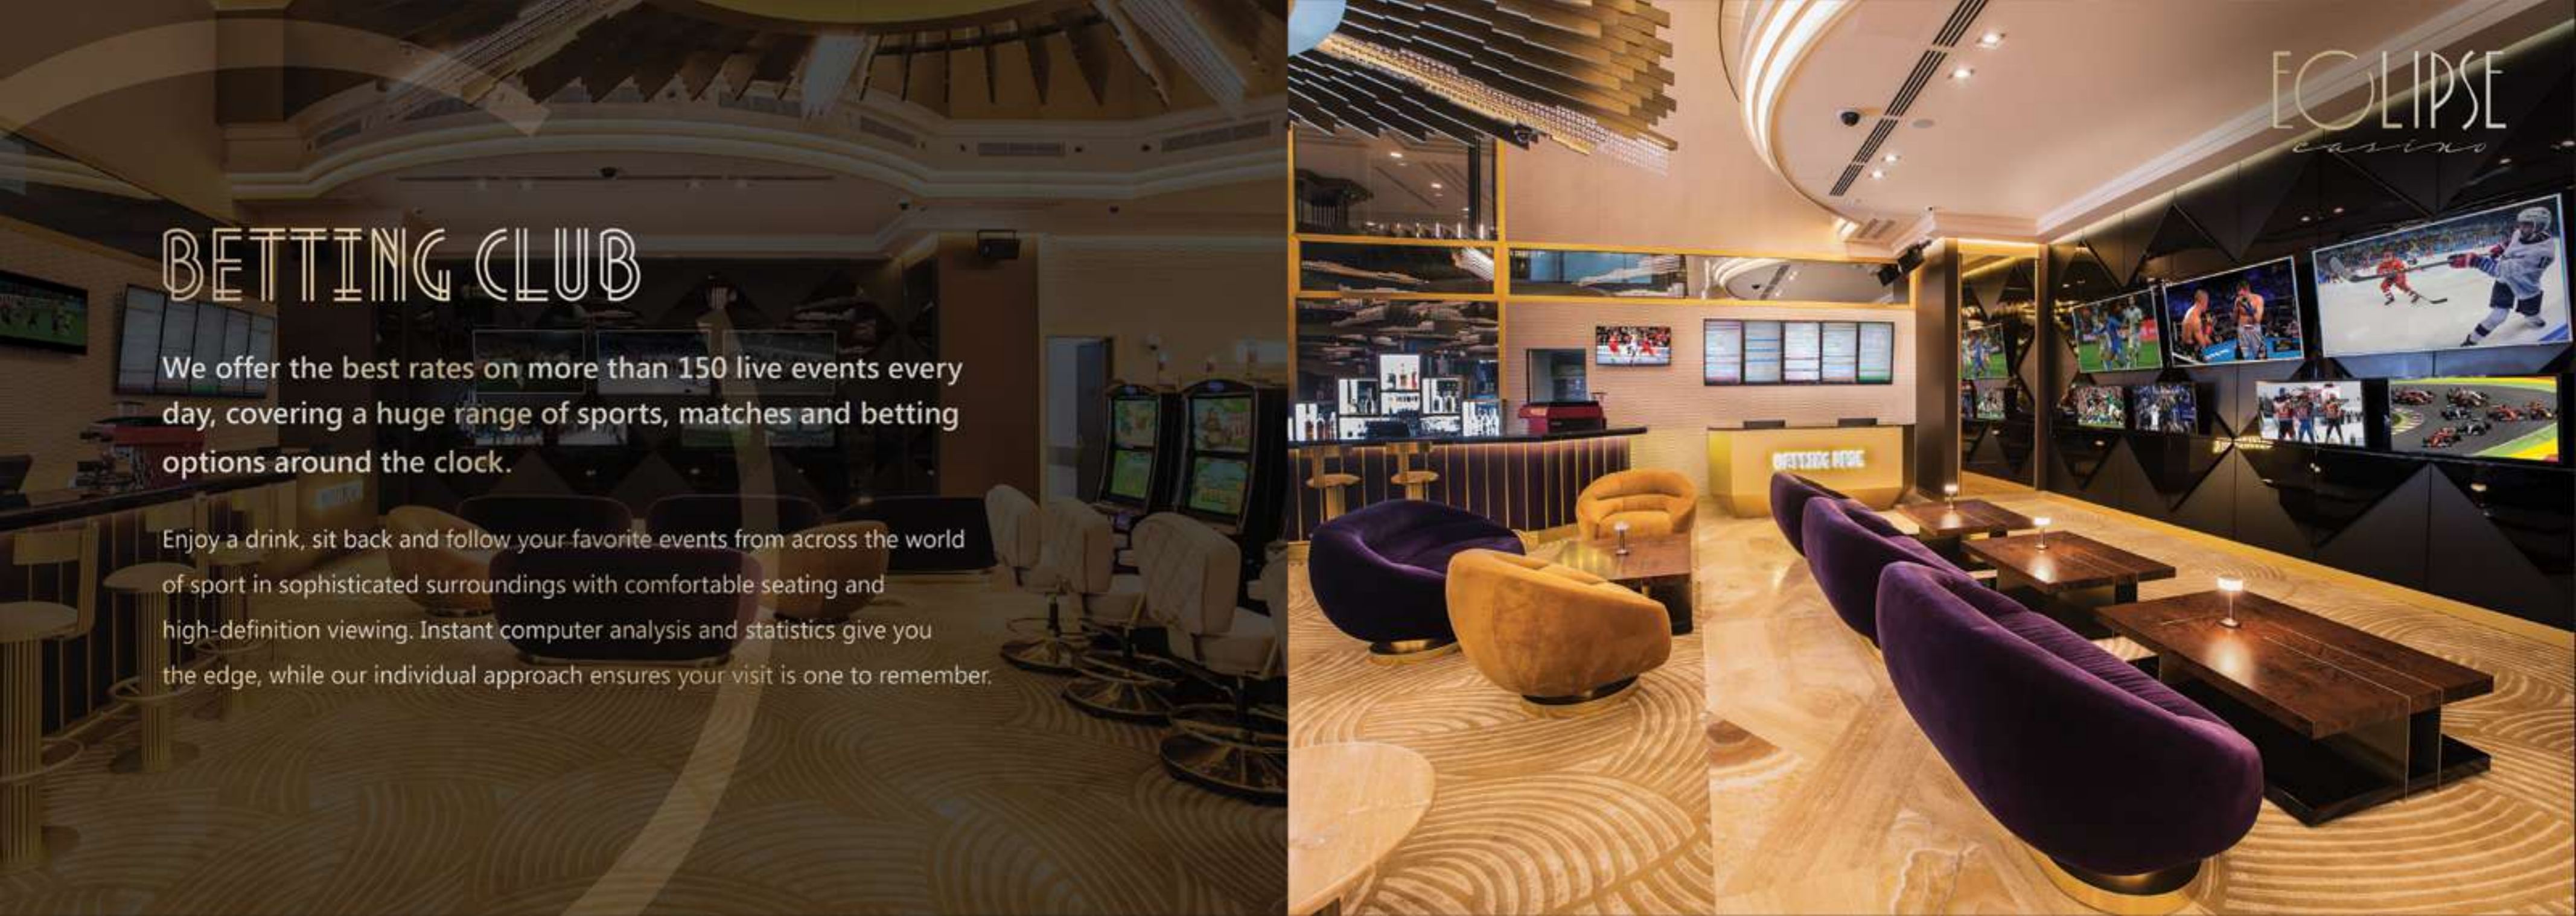

BETTING CLUB

We offer the best rates on more than 150 live events every day, covering a huge range of sports, matches and betting options around the clock.

Enjoy a drink, sit back and follow your favorite events from across the world of sport in sophisticated surroundings with comfortable seating and high-definition viewing. Instant computer analysis and statistics give you the edge, while our individual approach ensures your visit is one to remember.

ECLIPSE
casinos